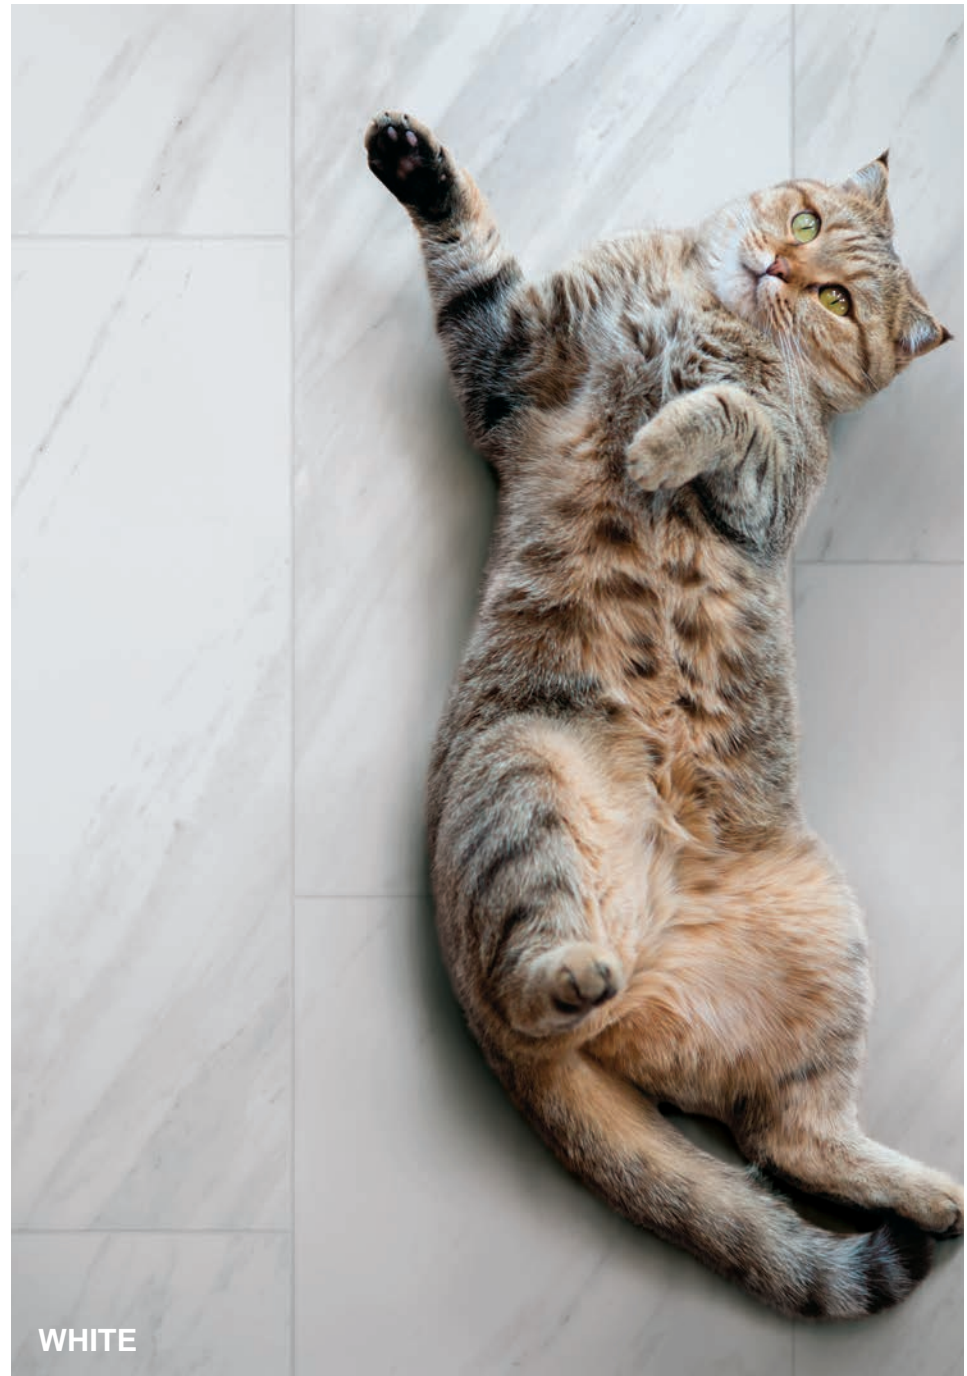

1 Color | 2 Sizes | 1 Finish

ODYSSEY MARBLE PORCELAIN

NEMO
TILE + STONE

NEMO
TILE + STONE

WHITE

ODYSSEY
MARBLE LOOK PORCELAIN

V2 Variation | Matte Finish

ODYSSEY

Begin your design adventure with this porcelain tile inspired by refined, Greek marble. The light variations of white and gray give any room a classic look.

Odyssey

Odyssey Mosaic

CLOSE UP

Technical Information