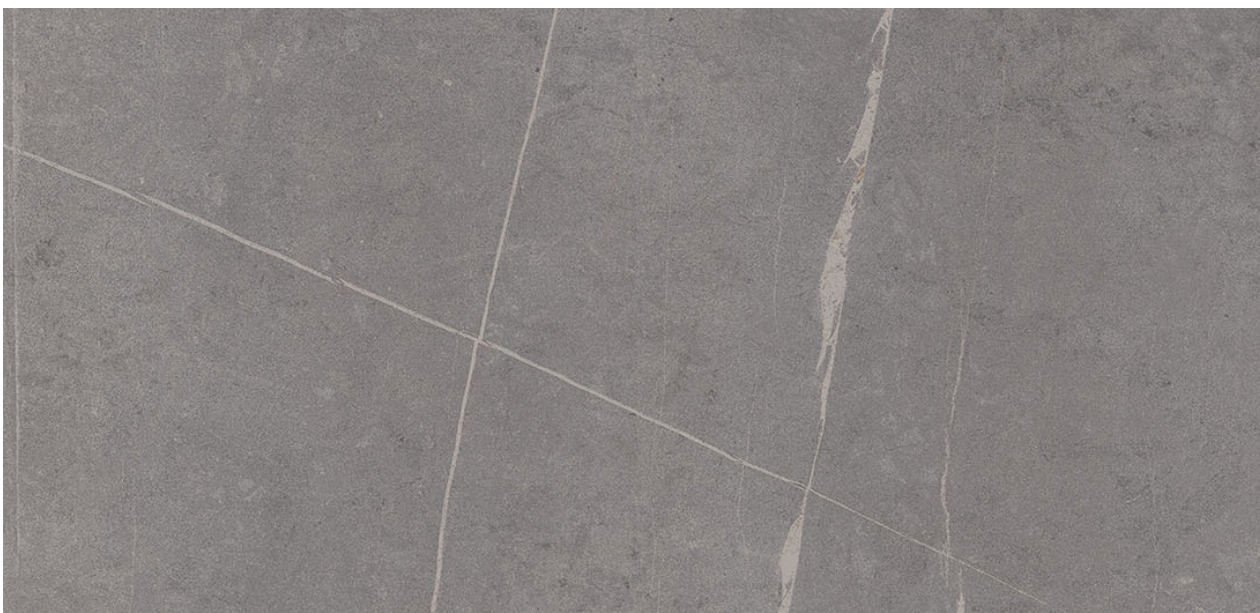

3 Thicknesses | 2 Sizes | 1 Finish

SENDA PORCELAIN SLAB

NEMO
TILE + STONE

NEMO
TILE + STONE

SENDA
Porcelain Slab

SENDA

Senda features grey brushstrokes of color on a gentle stone-like relief texture. Delicate and versatile with a magnetic appeal, Senda can dress up living spaces of widely different kinds with stylish results.

Size

		12 MM	6 MM	4 MM
Format	Color	Digital Texture	Digital Texture	Digital Texture
63"x126"	GRIS	4 Faces	8 Faces	4 Faces
63"x63"		----	16 Faces	----