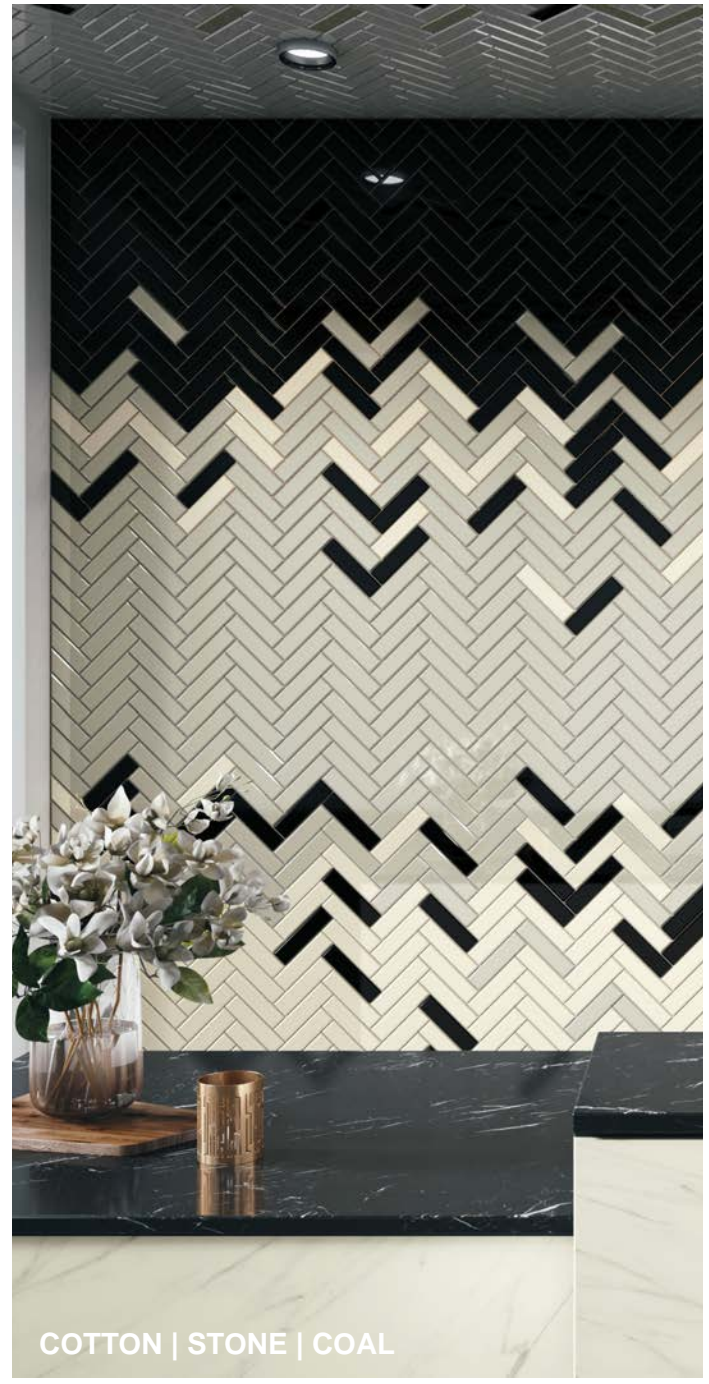

# SWATCHES CHROMATIC CERAMIC

**NEMO**  
TILE + STONE

SPRUCE

SMOKESTACK

EGGSHELL

COTTON | STONE | COAL

V1 Variation | Gloss and Satin Finish

## SWATCHES

Swatches wall tile offers a versatile palette comprised of 16 hues. Design with foundation tones or go bold and vibrant. Available in satin or gloss finishes, specify field tiles in 2x8, 4x8, 3x12, 6x6, and 3x6. Finish looks with a comprehensive trim package. Please not all sizes and trims are available in all colors and finishes.

Available in Gloss and Satin finish in 2x8, 4x8, 3x6, 3x12, and 6x6:

**Cotton**

**Eggshell**

**Stone**

**Coal**

Available in Gloss and Satin finish in 4x8 and 3x12:

**Old Lace**

**Seashell**