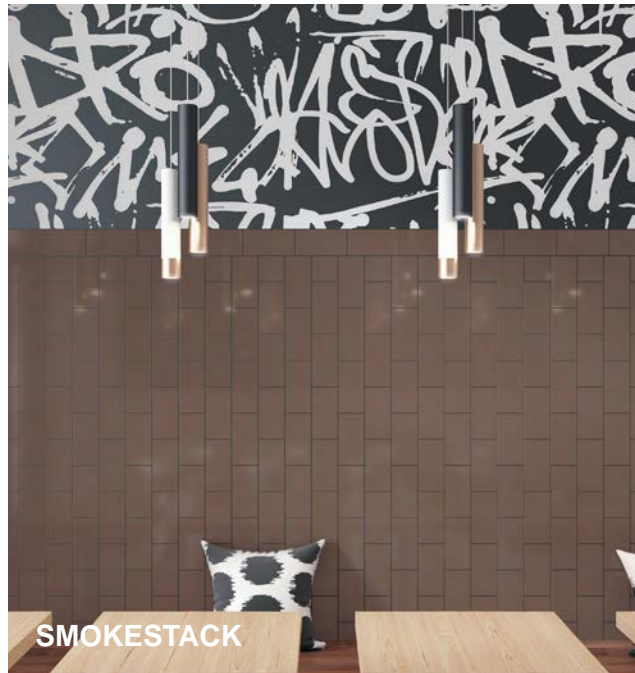

# SWATCHES CHROMATIC CERAMIC

**NEMO**  
TILE + STONE

SPRUCE

SMOKESTACK

EGGSHELL

COTTON | STONE | COAL

V1 Variation | Gloss and Satin Finish

## SWATCHES

Swatches wall tile offers a versatile palette comprised of 16 hues. Design with foundation tones or go bold and vibrant. Available in satin or gloss finishes, specify field tiles in 2x8, 4x8, 3x12, 6x6, and 3x6. Finish looks with a comprehensive trim package. Please not all sizes and trims are available in all colors and finishes.